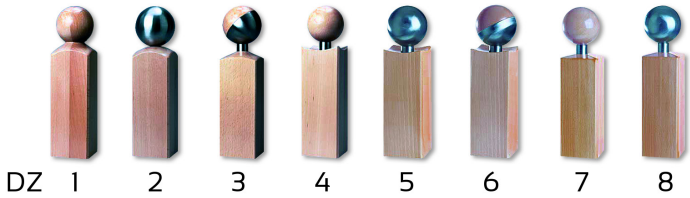

Spindles

Experience and technology

The Zapotocki Stairs company was found in 1973. Since then, we have come a long way from a little carpentry workshop to immense stairs company. Thanks to the best quality, experience in carpentry craft and the newest technology we are able to pursue the most ambitious projects.

Post caps

Posts

Zapotocki Schody Treppen Stairs

ul. 1-go Maja 6
58-573 Piechowice
Poland

Tel.: +48 75 76 11 255
Fax: +48 75 76 17 286

info@zapotocki.pl
www.zapotocki.pl

Rails

ZAPOTOCKI
Schody Treppen Stairs