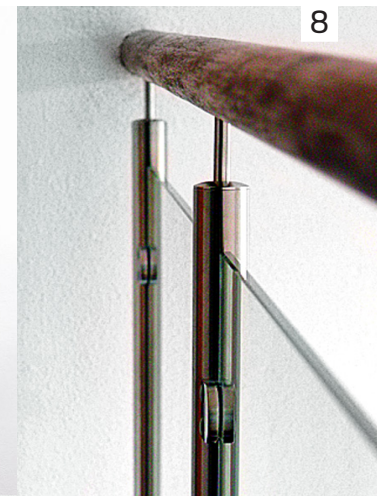

2

3

5

Larch Classic

Larch stairs with open stringers. Treads' colour matches the colour of the floor while the colour of stringers harmonizes with the white walls. This staircase brightens it's space and fills it with it's warm character.

4

6

Wood and Steel

Winder stairs made of the European nut tree. The stainless steel balustrade is formed in parallel railings. The mixture of wood and steel is giving the interior a modern character.

7

8