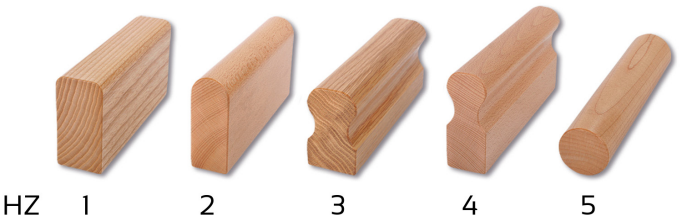

Rails

ZAPOTOCKI
Schody Treppen Stairs