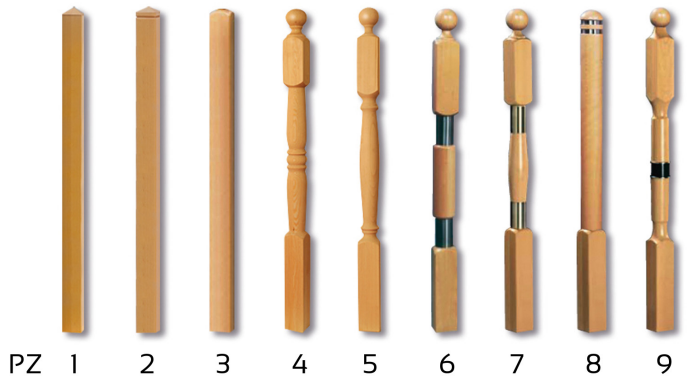

Posts

Zapotocki Schody Treppen Stairs

ul. 1-go Maja 6
58-573 Piechowice
Poland

Tel.: +48 75 76 11 255
Fax: +48 75 76 17 286

info@zapotocki.pl
www.zapotocki.pl